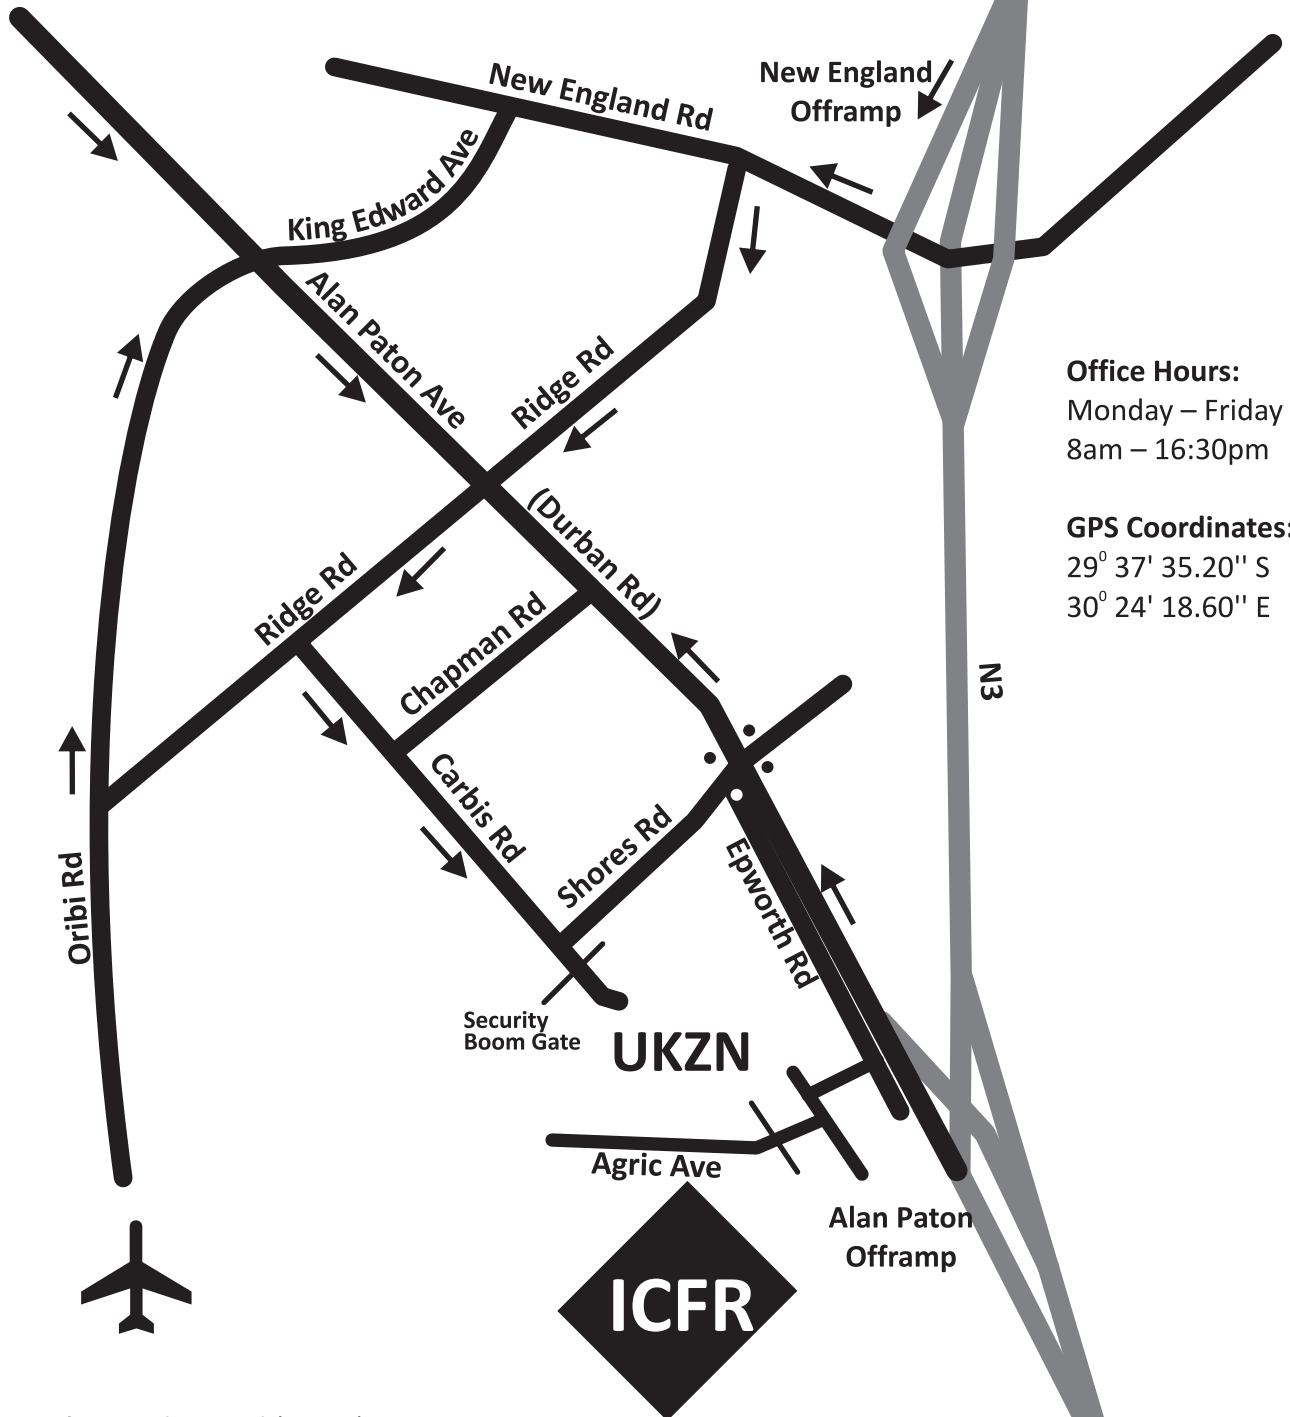

Map to Institute for Commercial Forestry Research Pietermaritzburg

Pietermaritzburg
City Centre

N3
Johannesburg

Office Hours:
Monday – Friday
8am – 16:30pm

GPS Coordinates:
29° 37' 35.20" S
30° 24' 18.60" E